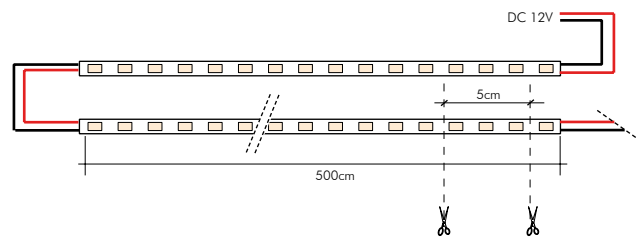

INSTALLATION

WALL/CEILING

DESCRIPTION

STRIP LED 3M ADESIVE TAPE ON THE BACKSIDE

POWER FEED	DRIVER	CONSUMPTION
12V DC	no	LED 18W

SIZE
5000X8mm

LED SPACING
16mm

BEEM ANGLE
120°

PACKING
1 pcs 5meters

max lunghezza per singola linea 6m
max length of one loop 6m

in caso di cablaggi multibli eseguire connessioni in serie
in case of multiple units installation connection must be series type

tagliabile ogni 50mm
cuttable every 50mm

in caso di cablaggi multibli eseguire connessioni in serie
in case of multiple units installation connection must be series type

for detailed installation instructions, please consult the manual.